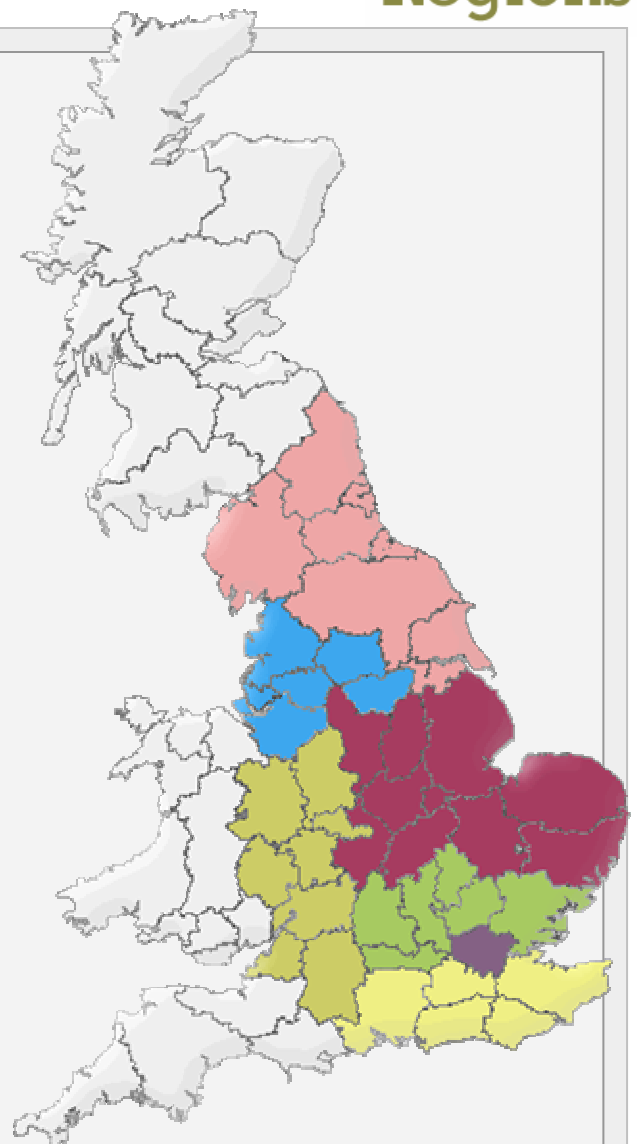

Currently The Shortlist is sent to two regions in the UK, with additional regions being added over the coming months. The current and future regions are listed below.

Current Regions

London (inside M25)

South East/Home Counties

Future Regions

South

West Midlands & South West

East & East Midlands

North West

North & North East

Region breakdown

Current Regions

1. London (inside the M25)
2. South East / Home Counties
 - Berkshire
 - Buckinghamshire
 - Bedfordshire
 - Oxfordshire
 - Hertfordshire
 - Essex

Future Regions

1. South
 - Kent
 - East & West Sussex
 - Surrey
 - Hampshire
2. West Midlands & South West
 - West Midlands
 - Shropshire
 - Staffordshire
 - Wiltshire
 - Worcestershire
 - Herefordshire
 - Gloucestershire
 - Avon/Bristol
3. East & East Midlands
 - Cambridgeshire
 - Derbyshire
 - Leicestershire
 - Nottinghamshire
 - Norfolk
 - Northamptonshire
 - Suffolk
 - Warwickshire
4. North West
 - South Yorkshire
 - West Yorkshire/Manchester
 - Cheshire
 - Merseyside
 - Clwyd
5. North
 - Lancashire
 - North Yorkshire
 - Humberside
 - Cumbria
 - Northumberland
 - Tyne & Wear
 - Cleveland